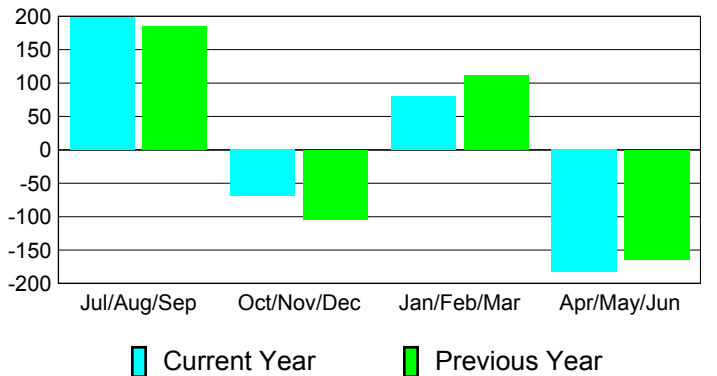

Club Results 2010-2011

Goal, New, Dropped, Gain/Loss

MEMBERSHIP

Membership Results 2010-2011

Membership 2009-2010

Month	Net Memb Goal	Actual New Memb	Actual Dropped Memb	Gain/Loss of Memb	Gain/Loss of Memb
Jul/Aug/Sep	90	203	-4	199	185
Oct/Nov/Dec	-20	11	-80	-69	-105
Jan/Feb/Mar	50	87	-7	80	112
Apr/May/June	-20	156	-339	-183	-164
Totals	100	457	-430	27	28

Membership Results 2010-2011

Goal, New, Dropped, Gain/Loss

Comparison of Club Gain/Loss

Current Year Compared to the Previous Year

Comparison of Membership Gain/Loss

Current Year Compared to the Previous Year

YTD Status Quo Clubs 2010-2011

Status Quo Clubs Compared to Status Quo Members

Gender Comparison 2010-2011

Jul/Aug/Sep

Oct/Nov/Dec

Jan/Feb/Mar

Apr/May/June

■ Male