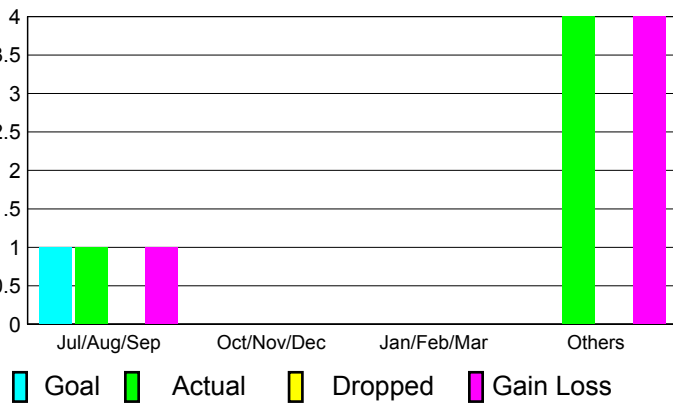

2010-2011 GMT Reports for District (or Undistricted) **District 300A3**

GMT: PEI-JEN CHEN

Location: M.D. 300 Taiwan

GMT CA: 5

CLUBS

Club Results 2010-2011

Clubs 2009-2010

Month	New Club Goal	Actual New Clubs	Actual Dropped Clubs	Gain/Loss of Clubs	Gain/Loss of Clubs
Jul/Aug/Sep	1	1	0	1	0
Oct/Nov/Dec	0	0	0	0	0
Jan/Feb/Mar	0	0	0	0	0
Apr/May/June	0	4	0	4	0
Totals	1	5	0	5	0

Club Results 2010-2011

Goal, New, Dropped, Gain/Loss

MEMBERSHIP

Membership Results 2010-2011

Membership 2009-2010

Month	Net Memb Goal	Actual New Memb	Actual Dropped Memb	Gain/Loss of Memb	Gain/Loss of Memb
Jul/Aug/Sep	90	203	-4	199	185
Oct/Nov/Dec	-20	11	-80	-69	-105
Jan/Feb/Mar	50	87	-7	80	112
Apr/May/June	-20	156	-339	-183	-164
Totals	100	457	-430	27	28