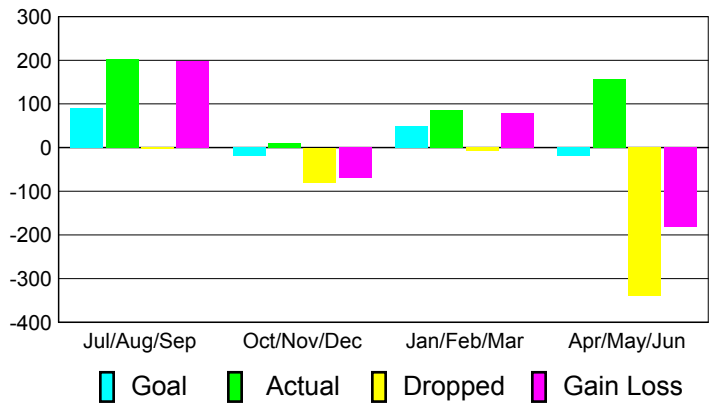

Club Results 2010-2011

Goal, New, Dropped, Gain/Loss

MEMBERSHIP

Membership Results 2010-2011

Membership 2009-2010

Month	Net Memb Goal	Actual New Memb	Actual Dropped Memb	Gain/Loss of Memb	Gain/Loss of Memb
Jul/Aug/Sep	90	203	-4	199	185
Oct/Nov/Dec	-20	11	-80	-69	-105
Jan/Feb/Mar	50	87	-7	80	112
Apr/May/June	-20	156	-339	-183	-164
Totals	100	457	-430	27	28

Membership Results 2010-2011

Goal, New, Dropped, Gain/Loss

Comparison of Club Gain/Loss

Current Year Compared to the Previous Year

Comparison of Membership Gain/Loss

Current Year Compared to the Previous Year