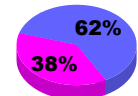

YTD Status Quo Clubs 2010-2011

Status Quo Clubs Compared to Status Quo Members

Gender Comparison 2010-2011

Jul/Aug/Sep

Oct/Nov/Dec

Jan/Feb/Mar

Apr/May/June

■ Male