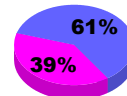

YTD Status Quo Clubs 2010-2011

Status Quo Clubs Compared to Status Quo Members

Gender Comparison 2010-2011

Jul/Aug/Sep

Oct/Nov/Dec

Jan/Feb/Mar

Apr/May/June

■ Male