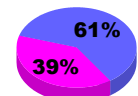

YTD Status Quo Clubs 2010-2011

Status Quo Clubs Compared to Status Quo Members

Gender Comparison 2010-2011

Jul/Aug/Sep

Oct/Nov/Dec

Jan/Feb/Mar

Apr/May/June

■ Male