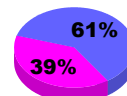

Membership Results 2010-2011

Goal, New, Dropped, Gain/Loss

Comparison of Club Gain/Loss

Current Year Compared to the Previous Year

Comparison of Membership Gain/Loss

Current Year Compared to the Previous Year

YTD Status Quo Clubs 2010-2011

Status Quo Clubs Compared to Status Quo Members

Gender Comparison 2010-2011

Jul/Aug/Sep

Oct/Nov/Dec

Jan/Feb/Mar

Apr/May/June

■ Male